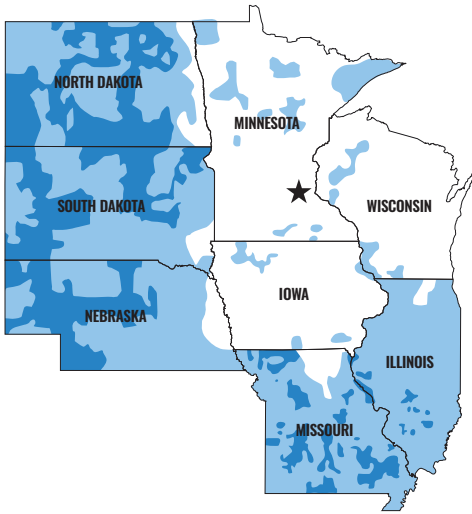

GROUND SHIPPING/DELIVERY TIMES

- NEXT-DAY SERVICE
- SECOND-DAY SERVICE
- THREE-DAY SERVICE
- ★ DOYLE SECURITY PRODUCTS

ORDERS NEED TO BE PLACED BY 4:00 PM FOR NEXT-DAY SERVICES

- NEXT-DAY SERVICE
- SECOND-DAY SERVICE
- NO SERVICE AREA
- ★ DOYLE SECURITY PRODUCTS