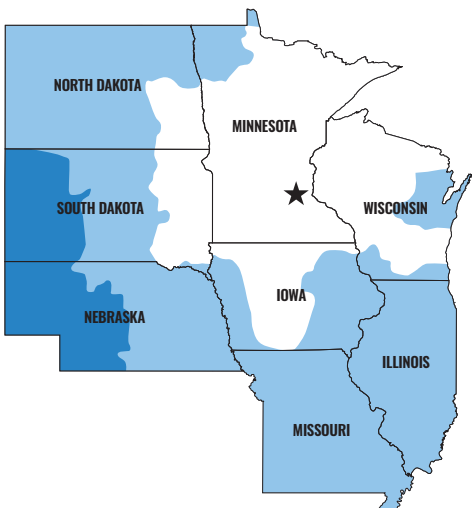

- ☐ NEXT-DAY SERVICE
- ☒ SECOND-DAY SERVICE
- ☒ THREE-DAY SERVICE
- ★ DOYLE SECURITY PRODUCTS

ORDERS NEED TO BE PLACED BY 2:30 PM FOR NEXT-DAY SERVICES